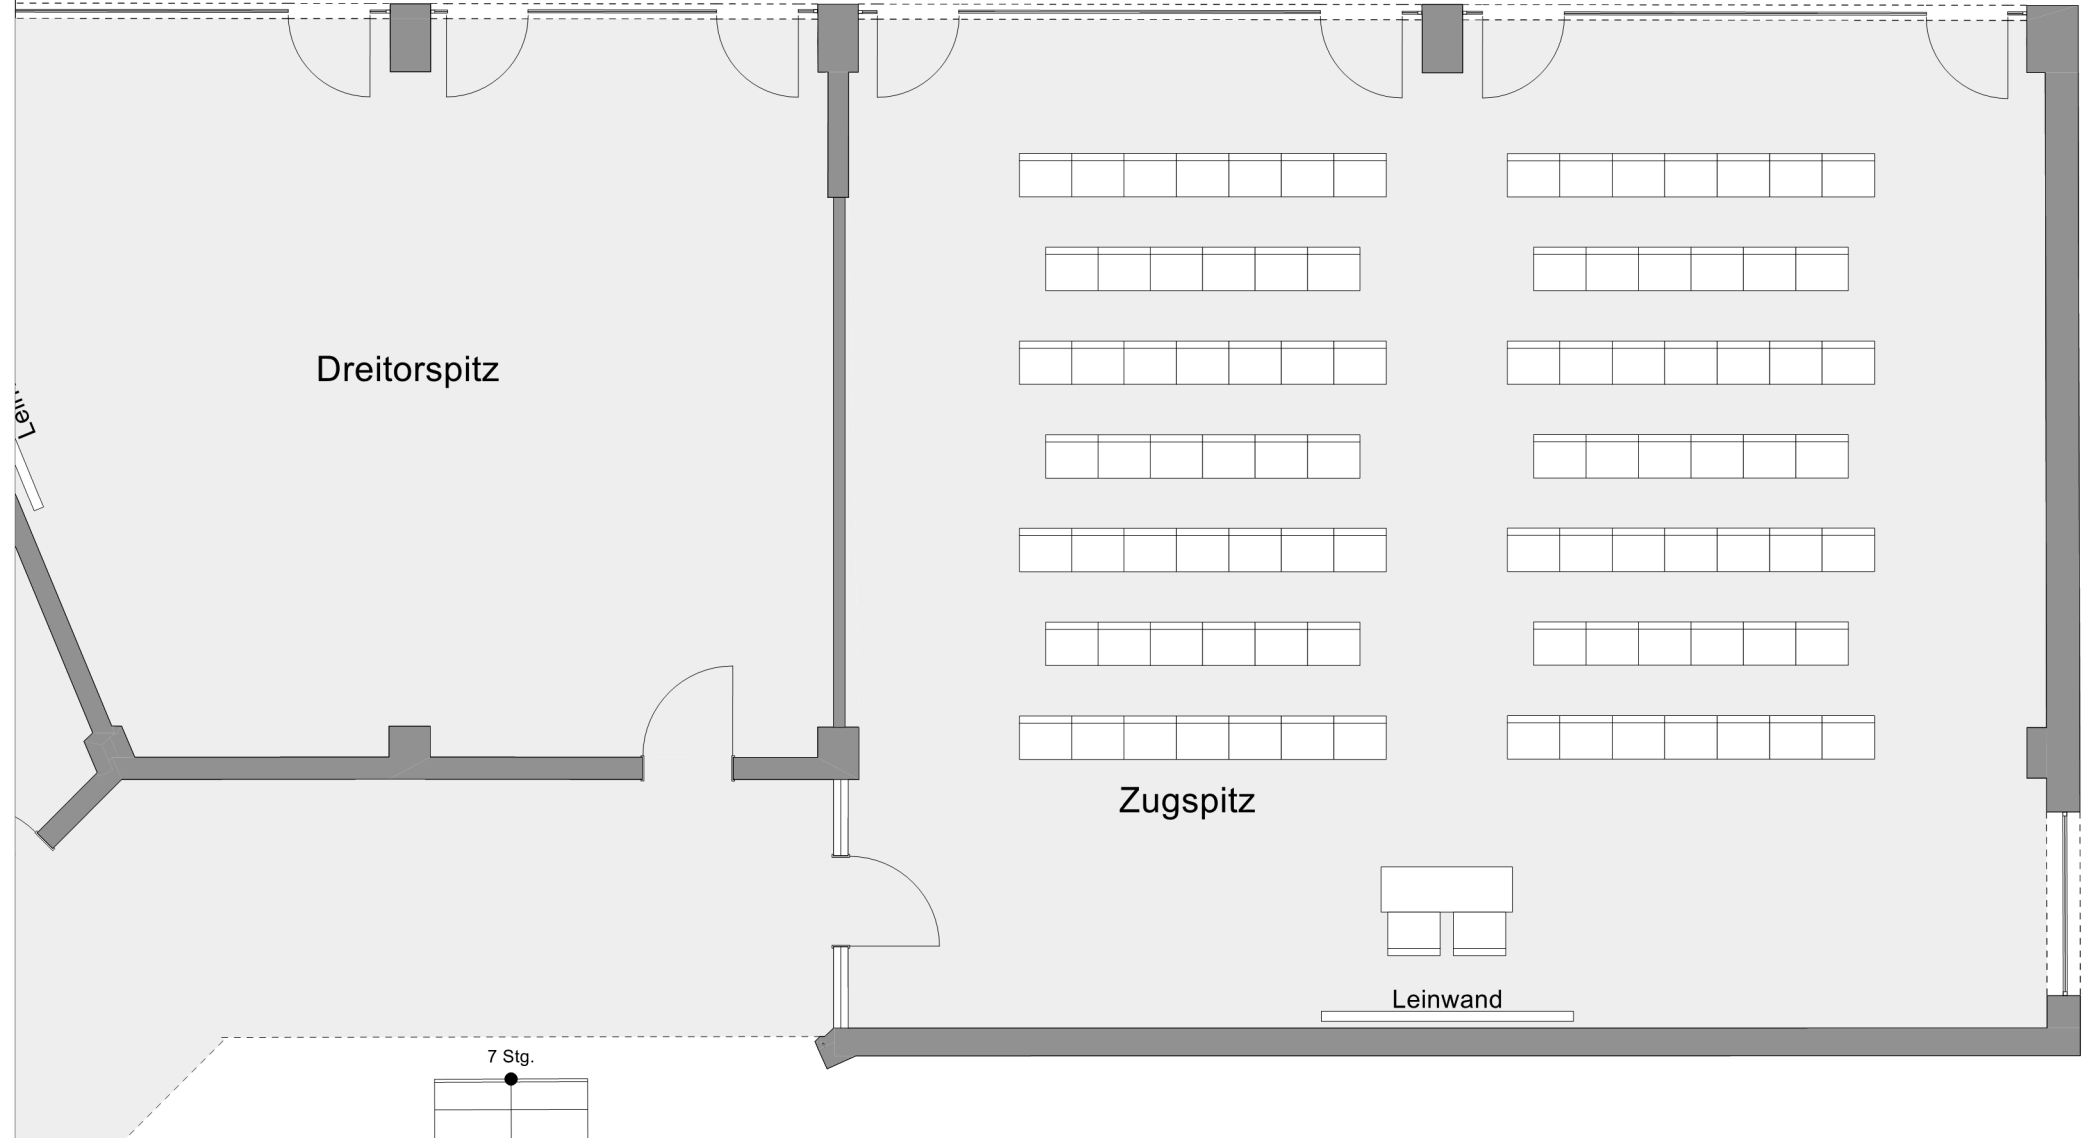

Floor:  
Floor 3

Room:  
Zugspitz

Setup:  
Row seating

Persons:  
92 Persons

HOTEL AM BADERSEE  
ZUGSPITZDORF GRAINAU

Dream away, breathe in the atmosphere, be inspired and indulge your senses.  
Welcome to Hotel am Badersee.